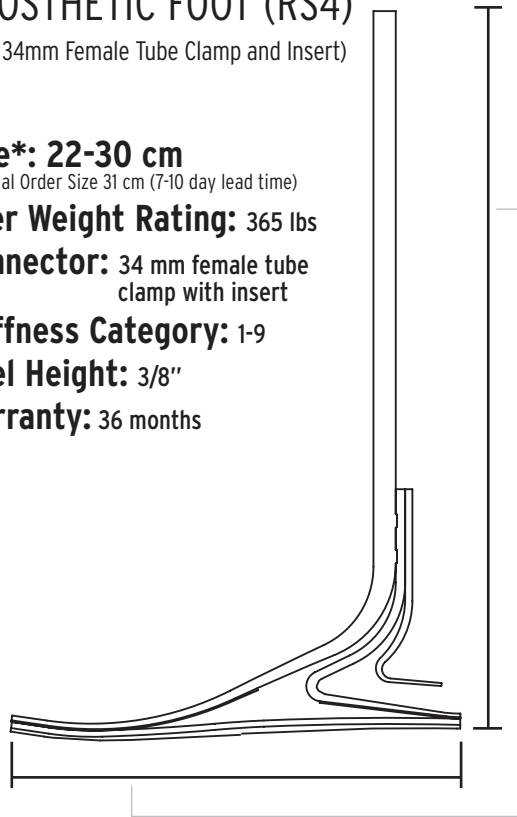

SILHOUETTE® (RS4)

SILHOUETTE® PROSTHETIC FOOT (RS4)

(Incl. 34mm Female Tube Clamp and Insert)

Size*: 22-30 cm

*Special Order Size 31 cm (7-10 day lead time)

User Weight Rating: 365 lbs

Connector: 34 mm female tube clamp with insert

Stiffness Category: 1-9

Heel Height: 3/8"

Warranty: 36 months

Clearance & Weight:

Size	Minimum Clearance	Avg. Weights	
		Foot	Shell
22-25 cm	7.2 in	506g	127g
26-28 cm	7.7 in	536g	159g
29-31 cm	8.1 in	566g	219g

KIT-00-12101 40 & 80 Durometer, Double Sided Tape, & IFU for Silhouette Sizes 22-25cm

KIT-00-12202 40 & 80 Durometer, Double Sided Tape, & IFU for Silhouette Sizes 26-28cm

KIT-00-12203 40 & 80 Durometer, Double Sided Tape, & IFU for Silhouette Sizes 29-31cm