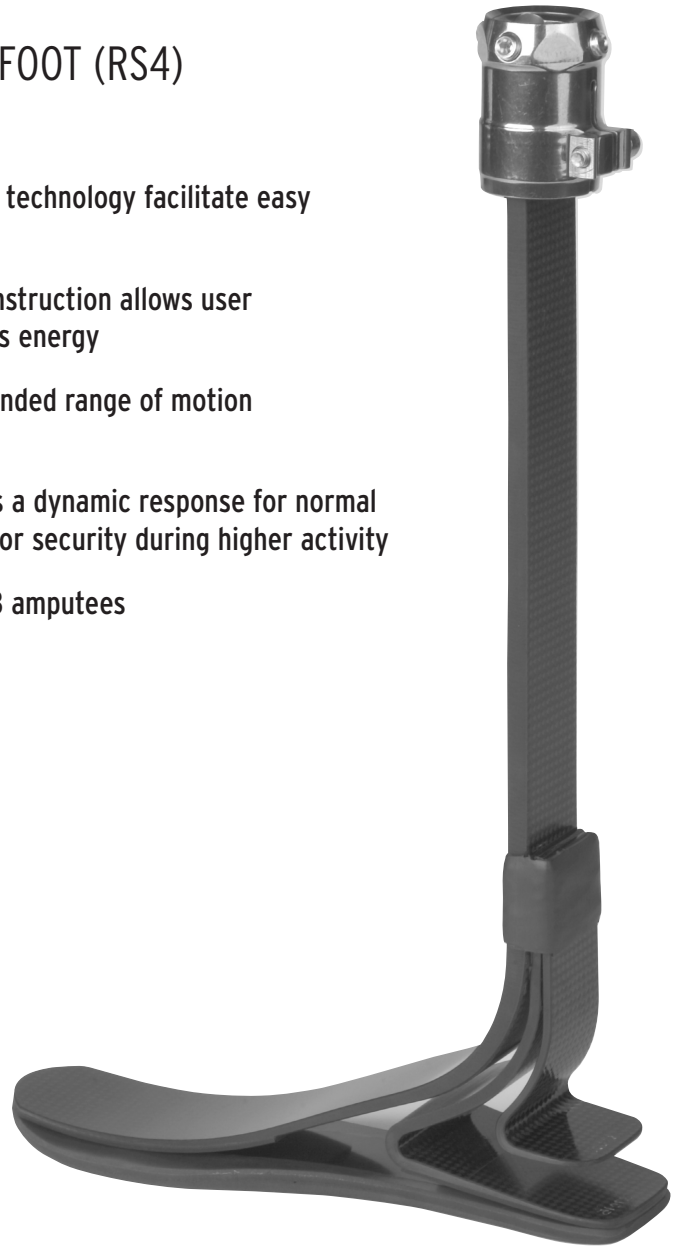

SILHOUETTE® PROSTHETIC FOOT (RS4)

High science meets high style

- Slim profile and advanced materials technology facilitate easy and refined cosmesis
- Strong, lightweight carbon-fiber construction allows user to walk farther and faster, using less energy
- Multi-axial rotation delivers an extended range of motion and exceptional stability
- Advanced dual heel system provides a dynamic response for normal ambulation and an override spring for security during higher activity
- Ideal for low to moderate impact K3 amputees
- Rated up to 365 lbs

SILHOUETTE® (RS4)

SILHOUETTE® PROSTHETIC FOOT (RS4)

(Incl. 34mm Female Tube Clamp and Insert)

Size*: 22-30 cm

*Special Order Size 31 cm (7-10 day lead time)

User Weight Rating: 365 lbs

Connector: 34 mm female tube clamp with insert

Stiffness Category: 1-9

Heel Height: 3/8"

Warranty: 36 months

Clearance & Weight:

Size	Minimum Clearance	Avg. Weights	
		Foot	Shell
22-25 cm	7.2 in	506g	127g
26-28 cm	7.7 in	536g	159g
29-31 cm	8.1 in	566g	219g

Note: A Spectra sock and connector are included with purchase.

REQUIRED ACCESSORIES

Cosmetic Foot Shell:

Mid-profile (Default) FTC-2M

High-profile (Optional) FTC-2H

Choice of caucasian or ebony skin tone

OPTIONAL ACCESSORIES