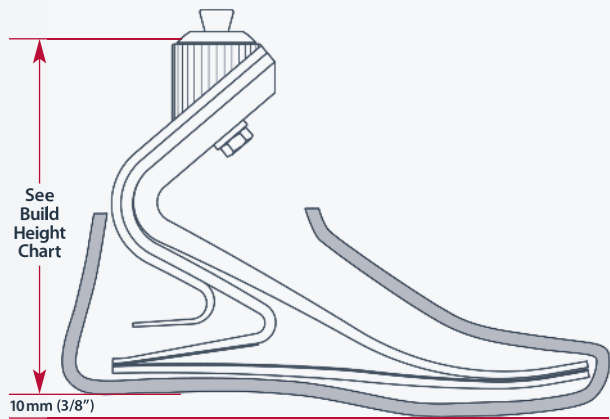

Renegade® A·T & Renegade® LP-A·T

Product ID: Renegade A·T (R11); Renegade LP-A·T (R16)

Sizes: 22-31 cm

User Weight Rating: 166 kg (365 lbs)

Heel Height: 10 mm (3/8")

Connector: Male pyramid

Warranty: Foot module 36 mo, Cosmetic foot shell 6 mo

Note: Build height measurements represent a fully assembled unit.

Build Height & Weight

	Size (cm)	Height (in / mm)	Weight (oz / g)
Renegade A·T	22-25	6 1/8 / 154	22 / 625
	26-28	6 3/4 / 172	27 / 765
	29-31	7 1/2 / 189	33 / 945
Renegade LP-A·T	22-25	4 3/4 / 120	22 / 625
	26-28	5 1/8 / 131	27 / 760
	29-31	5 5/8 / 143	33 / 930

Product weight includes foot shell. Measurements are approximate and will vary due to category selection and manufacturing variability.

Stiffness Category Selection

Weight (lbs)	Impact Level			Weight (kg)
	Low	Moderate	High	
100-115	1	1	2	44-52
116-130	1	2	3	53-59
131-150	2	3	4	60-68
151-170	3	4	5	69-77
171-195	4	5	6	78-88
196-220	5	6	7	89-100
221-255	6	7	8	101-116
256-285	7	8	9	117-130
286-325	8	9		131-147
326-365	9			148-166

Accessories

- Pre-Cut Shin Foam: (RS1 only; two piece clamshell design)
  - 22-25 cm (AFP-00-RS101)
  - 26-28 cm (AFP-00-RS102)
  - 29-31 cm (AFP-00-RS103)
- Sole Plate: (size and category specific)
  - Universal toe: (RS1-SP)
- Foot Shell Removal Tool: (ACC-00-103)
- Spectra Sock: (ACC-00-101xx) 12", 14", 18"
- Stiffening Bumpers:
  - 22-25 cm: (KIT-00-116)
  - 26-28 cm: (KIT-00-117)
  - 29-31 cm: (KIT-00-118)

Foot Module Part Number

-00-0 A -RU
Product ID: R11 (Renegade A·T), R16 (Renegade LP-A·T) | Category: 1-9 | Size: 22-31

Foot Shell Part Number

FTC- -   4-R
Generation: 2-3 | Profile: M-Mid, H-High | Cap: 0-Yes, 1-No | Size: 22-31 | Skin Tone: L-Light, M-Medium, D-Dark | Side: L-Left, R-Right

See the Cosmetic Foot Shell page for more detailed ordering instructions.