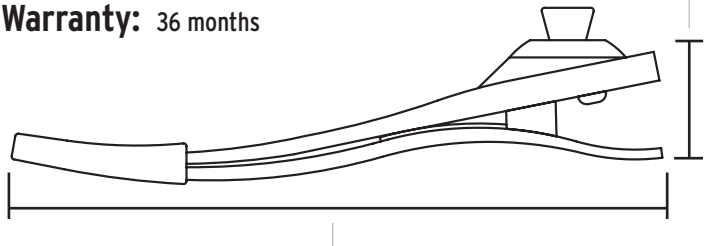

# PACIFICA® LP PROSTHETIC FOOT (FS4)

**Size\*: 22-30 cm**

\*Special Order Size 31 cm (7-10 day lead time)

**User Weight Rating:** 365 lbs

**Stiffness Category:** 1-9

**Connector:** Integral male pyramid

**Heel Height:** 3/8"

## Clearance & Weight:

Size	Clearance	Avg. Weights	
		Foot	Shell
22-25 cm	1.8 in	305g	127g
26-28 cm	2.0 in	370g	159g
29-31 cm	2.2 in	435g	219g

Note: A Spectra sock and pyramid connector are included with purchase.